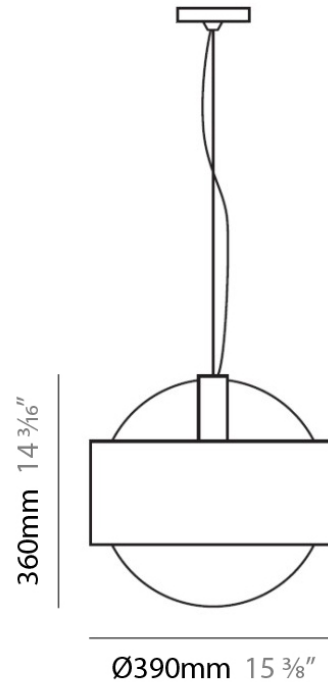

RING SUSPENSION

D81090

GENERAL

Series: Ring
Brand: Panzeri
Division: Design
Mounting Type: Suspension
Mounting Location: Ceiling
Subcategory: Pendant

PHYSICAL

Shape: Sphere
Diameter (mm): 390
Diameter (in): 15 1/4
Height (mm): 360
Height (in): 14 1/4
Max. Overall Height (mm): 2360
Max. Overall Height (in): 92 15/16
Light Distribution: Omnidirectional
Weight (kg): 0.5
Weight (lbs): 1
Diffuser: White Blown Glass
Fixture Finish: Chrome
Fixture Material: Metal

ELECTRICAL

Number of Lamps: 1
Lamp Type: LED Retrofit
Lamp Shape: G30
Bulb Included: Bulb Not Included
Total Output Wattage (W): 12
Max. Wattage Per Lamp (W): 12
Lamp Base: E26
Input Voltage (V): 120
Upon Request: 277Vac / GU24

LED

OPTICAL

RATINGS AND CERTIFICATIONS

Certified By: CSA Certified to UL and CSA Standards
IP rating: IP20

PROJECT	_____
TYPE	_____
NOTES	_____
QUANTITY	_____
DATE	_____