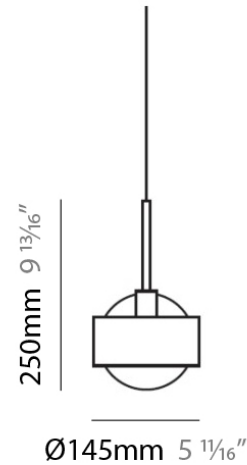

RING SUSPENSION

D81169

GENERAL

Series: Ring
Brand: Panzeri
Division: Design
Mounting Type: Suspension
Mounting Location: Ceiling
Subcategory: Pendant

PHYSICAL

Shape: Sphere
Diameter (mm): 145
Diameter (in): 5 3/4
Height (mm): 250
Height (in): 9 7/8
Max. Overall Height (mm): 2250
Max. Overall Height (in): 88 9/16
Light Distribution: Omnidirectional
Weight (kg): 2.3
Weight (lbs): 5
Diffuser: White Glass
Fixture Finish: Chrome
Fixture Material: Metal

ELECTRICAL

Number of Lamps: 1
Lamp Type: LED Retrofit
Lamp Shape: T4
Bulb Included: Bulb Not Included
Total Output Wattage (W): 3
Max. Wattage Per Lamp (W): 3
Lamp Base: G9
Input Voltage (V): 120

LED

OPTICAL

RATINGS AND CERTIFICATIONS

Certified By: CSA Certified to UL and CSA Standards
IP rating: IP20

PROJECT	
TYPE	
NOTES	
QUANTITY	
DATE